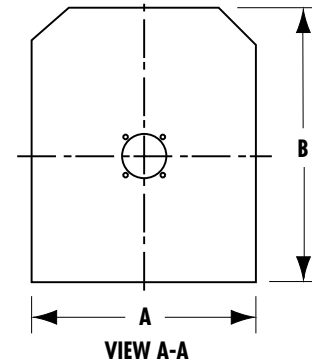

AURORA FIRE PUMPS

OPTION 78 - SPLASH PARTITION

SPLASH PARTITION FOR HORIZONTAL SINGLE & MULTI-STAGE FIRE PUMPS

PUMP SIZE	2-1/2-481-10 3-481-10	4-481-11	4-481-15 4-485-15	5-481-11 5-481-15 5-485-15 5-481-17 6-481-11 6-481-11HH	6-481-15	6-481-14HH 6-481-18 6-481-20 6-485-17 8-481-12 8-481-17 8-481-21	10-481-15 10-481-18 10-481-18D 12-481-18
	A	12 (305)	12 (305)	14 (356)	14 (356)	18 (457)	18 (457)
B	16-3/4 (425)	19-3/4 (502)	20-3/4 (527)	22-1/4 (565)	26-1/4 (667)	27-1/2 (699)	36-3/4 (933)

NOTES:

1. Dimensions are in inches (mm) and may vary $\pm 1/4$ (6) inch.
2. Splash partitions are not available for diesel engine driven units.

SPLASH PARTITION FOR VERTICAL SINGLE STAGE FIRE PUMPS

PUMP SIZE	2-1/2-483-10 3-483-10	4-483-11 4-483-15 5-483-11 5-483-15 5-483-17 6-483-11	6-483-15 6-483-18 6-483-20 8-483-12 8-483-17
	C	12 (305)	14 (356)
D	8 (203)	10 (254)	13 (330)