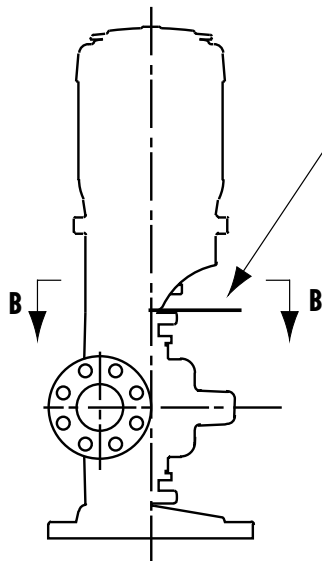

AURORA FIRE PUMPS

OPTION 78 - SPLASH PARTITION

SPLASH PARTITION FOR HORIZONTAL SINGLE & MULTI-STAGE FIRE PUMPS

PUMP SIZE	2-1/2-481-10 3-481-10	4-481-11	4-481-15 4-485-15	5-481-11 5-481-15 5-485-15 5-481-17 6-481-11 6-481-11HH	6-481-15	6-481-14HH 6-481-18 6-481-20 6-485-17 8-481-12 8-481-17 8-481-21	10-481-15 10-481-18 10-481-18D 12-481-18
	A	12 (305)	12 (305)	14 (356)	14 (356)	18 (457)	18 (457)
B	16-3/4 (425)	19-3/4 (502)	20-3/4 (527)	22-1/4 (565)	26-1/4 (667)	27-1/2 (699)	36-3/4 (933)

NOTES:

1. Dimensions are in inches (mm) and may vary $\pm 1/4$ (6) inch.
2. Splash partitions are not available for diesel engine driven units.

SPLASH PARTITION FOR VERTICAL SINGLE STAGE FIRE PUMPS

PUMP SIZE	2-1/2-483-10 3-483-10	4-483-11 4-483-15 5-483-11 5-483-15 5-483-17 6-483-11	6-483-15 6-483-18 6-483-20 8-483-12 8-483-17
	C	12 (305)	14 (356)
D	8 (203)	10 (254)	13 (330)