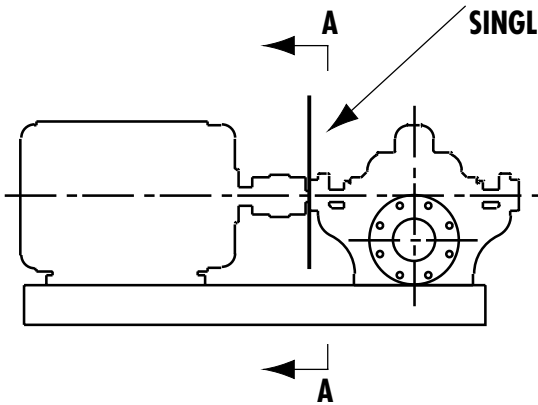

AURORA FIRE PUMPS

OPTION 78 - SPLASH PARTITION

SPLASH PARTITION FOR HORIZONTAL SINGLE & MULTI-STAGE FIRE PUMPS

PUMP SIZE	2-1/2-481-10 3-481-10	4-481-11	4-481-15 4-485-15	5-481-11 5-481-15 5-485-15 5-481-17 6-481-11 6-481-11HH	6-481-15	6-481-14HH 6-481-18 6-481-20 6-485-17 8-481-12 8-481-17 8-481-21	10-481-15 10-481-18 10-481-18D 12-481-18
	A	12 (305)	12 (305)	14 (356)	14 (356)	18 (457)	18 (457)
B	16-3/4 (425)	19-3/4 (502)	20-3/4 (527)	22-1/4 (565)	26-1/4 (667)	27-1/2 (699)	36-3/4 (933)

NOTES:

1. Dimensions are in inches (mm) and may vary $\pm 1/4$ (6) inch.
2. Splash partitions are not available for diesel engine driven units.

SPLASH PARTITION FOR VERTICAL SINGLE STAGE FIRE PUMPS

PUMP SIZE	2-1/2-483-10 3-483-10	4-483-11 4-483-15 5-483-11 5-483-15 5-483-17 6-483-11	6-483-15 6-483-18 6-483-20 8-483-12 8-483-17
	C	12 (305)	14 (356)
D	8 (203)	10 (254)	13 (330)