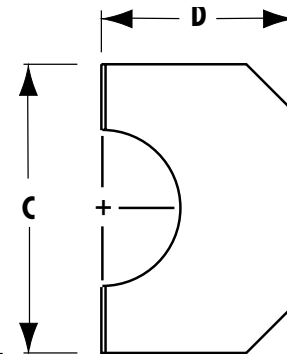

AURORA FIRE PUMPS

OPTION 78 - SPLASH PARTITION

SPLASH PARTITION FOR HORIZONTAL SINGLE & MULTI-STAGE FIRE PUMPS

PUMP SIZE	2-1/2-481-10 3-481-10	4-481-11	4-481-15 4-485-15	5-481-11 5-481-15 5-485-15 5-481-17 6-481-11 6-481-11HH	6-481-15	6-481-14HH 6-481-18 6-481-20 6-485-17 8-481-12 8-481-17 8-481-21	10-481-15 10-481-18 10-481-18D 12-481-18
	A	12 (305)	12 (305)	14 (356)	14 (356)	18 (457)	18 (457)
B	16-3/4 (425)	19-3/4 (502)	20-3/4 (527)	22-1/4 (565)	26-1/4 (667)	27-1/2 (699)	36-3/4 (933)

NOTES:

1. Dimensions are in inches (mm) and may vary $\pm 1/4$ (6) inch.
2. Splash partitions are not available for diesel engine driven units.

SPLASH PARTITION FOR VERTICAL SINGLE STAGE FIRE PUMPS

PUMP SIZE	2-1/2-483-10 3-483-10	4-483-11 4-483-15 5-483-11 5-483-15 5-483-17 6-483-11	6-483-15 6-483-18 6-483-20 8-483-12 8-483-17
	C	12 (305)	14 (356)
D	8 (203)	10 (254)	13 (330)