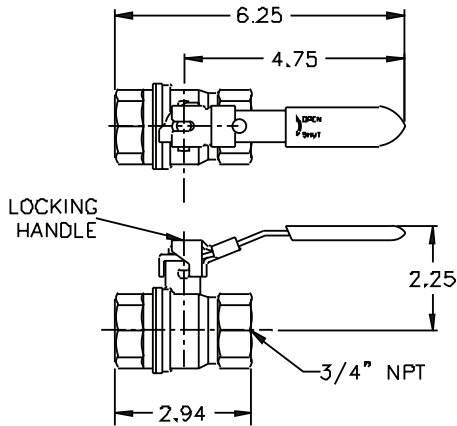

## FITTINGS FOR DIESEL FUEL TANKS

"A"	"B"	"C"	"D"
4"	7.00	3.78	6.44
6"	10.20	4.46	6.53

**NOTES**

1. All dimensions are in inches and may vary  $\pm 1/4"$ .
2. Components shown are shipped loose for field assembly.
3. Illustration is for component identification only. Actual installation must meet local codes and all applicable standards.
4. Refer to Section 916 pages 255 through 258 for the location and applicability of each component shown above