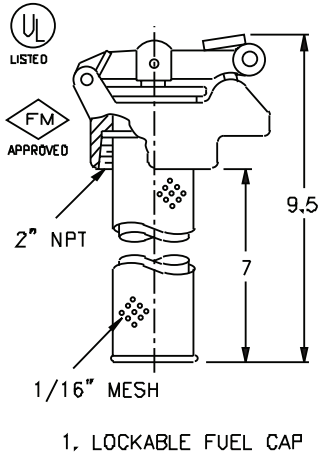

## FITTINGS FOR DIESEL FUEL TANKS

"A"	"B"	"C"	"D"
4"	7.00	3.78	6.44
6"	10.20	4.46	6.53

**NOTES**

1. All dimensions are in inches and may vary  $\pm 1/4"$ .
2. Components shown are shipped loose for field assembly.
3. Illustration is for component identification only. Actual installation must meet local codes and all applicable standards.
4. Refer to Section 916 pages 255 through 258 for the location and applicability of each component shown above