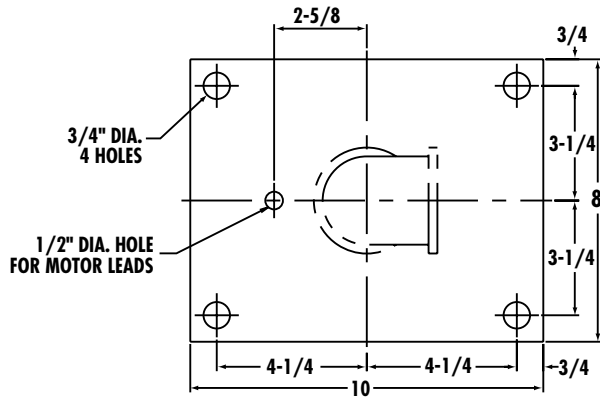

### B, D, F AND J SERIES

DROP PIPE  
FURNISHED  
BY OTHERS

4" DIA.

MODEL	"A"
B5015	34
B7520	39
B10025	45
D7512	35
D10015	40
D15021	46
F15012	38
F20016	50
F30021	67
J3008	51
J50013	58

"A" PUMP  
AND MOTOR

DROP PIPE AND DISCHARGE SIZE: SERIES B, D, AND F IS 1-1/4 NPT  
SERIES J IS 1-1/2 NPT