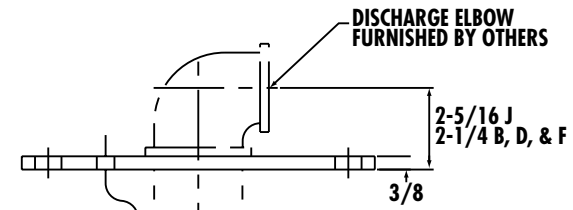

### B, D, F AND J SERIES

DROP PIPE  
FURNISHED  
BY OTHERS

4" DIA.

MODEL	"A"
B5015	34
B7520	39
B10025	45
D7512	35
D10015	40
D15021	46
F15012	38
F20016	50
F30021	67
J3008	51
J50013	58

"A" PUMP  
AND MOTOR

DROP PIPE AND DISCHARGE SIZE: SERIES B, D, AND F IS 1-1/4 NPT  
SERIES J IS 1-1/2 NPT