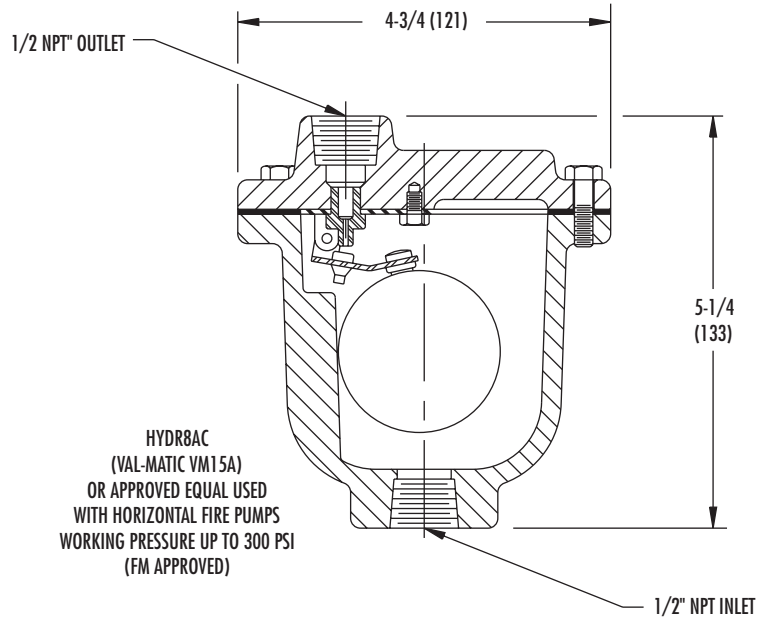

AURORA FIRE PUMPS

AUTOMATIC AIR RELEASE VALVE

NOTES:

1. All dimensions are in inches (mm) and may vary $\pm 1/4$ (6).