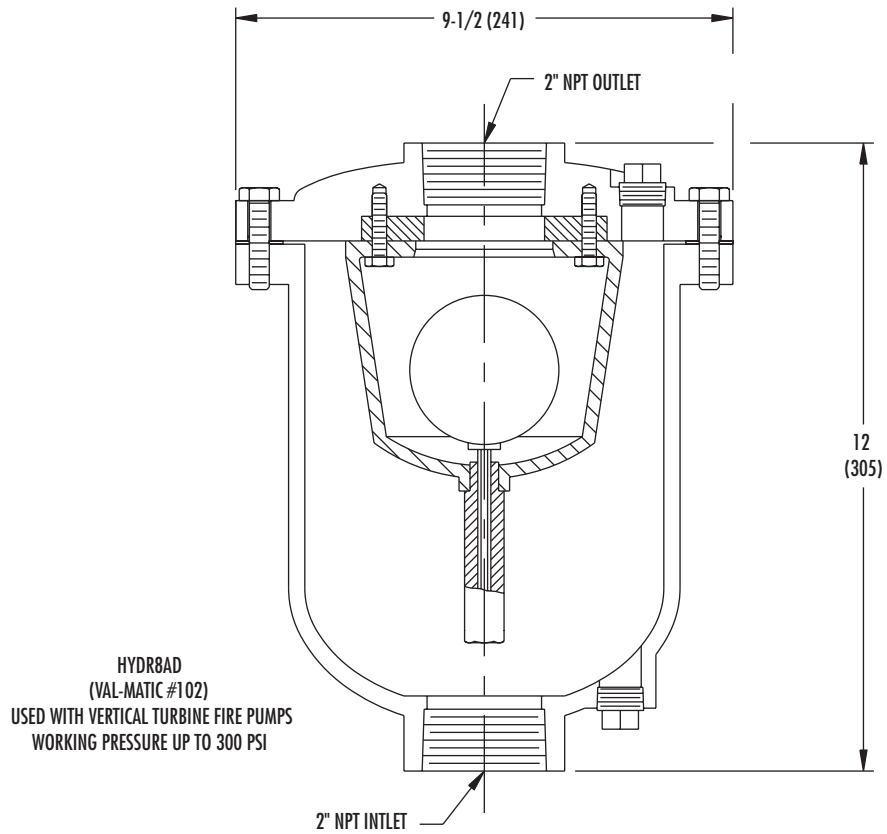

AURORA FIRE PUMPS

AUTOMATIC AIR RELEASE VALVE

NOTES:

1. All dimensions are in inches (mm) and may vary $\pm 1/4$ (6).