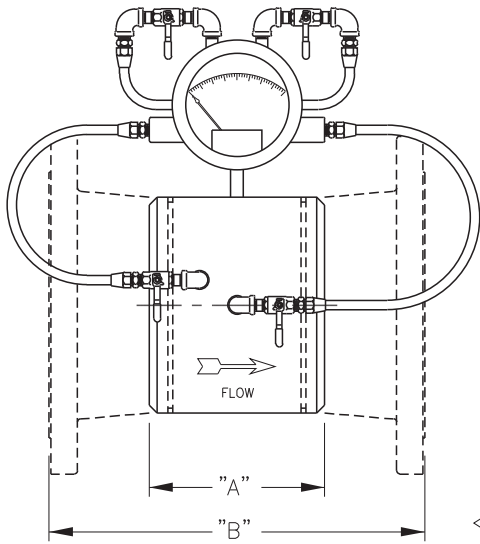

## OPTION 91 - FLOW METERING SYSTEM

**NOTES:**

1. Accuracy is approximately  $\pm 2\%$ .
2. Flow meter is Gerand Model K Venturi type rated for 500 PSI with butt-weld or grooved connections and for 275 PSI with Class 150 flanged connections.
3. Proper operation requires that minimum distances of straight pipe runs be maintained both upstream and downstream from flowmeter. Refer to manufacturer's instructions before attempting installation.
4. Meter range is 50% to 200% of nominal rated flow. Dial is direct reading in G.P.M. for the specified range.